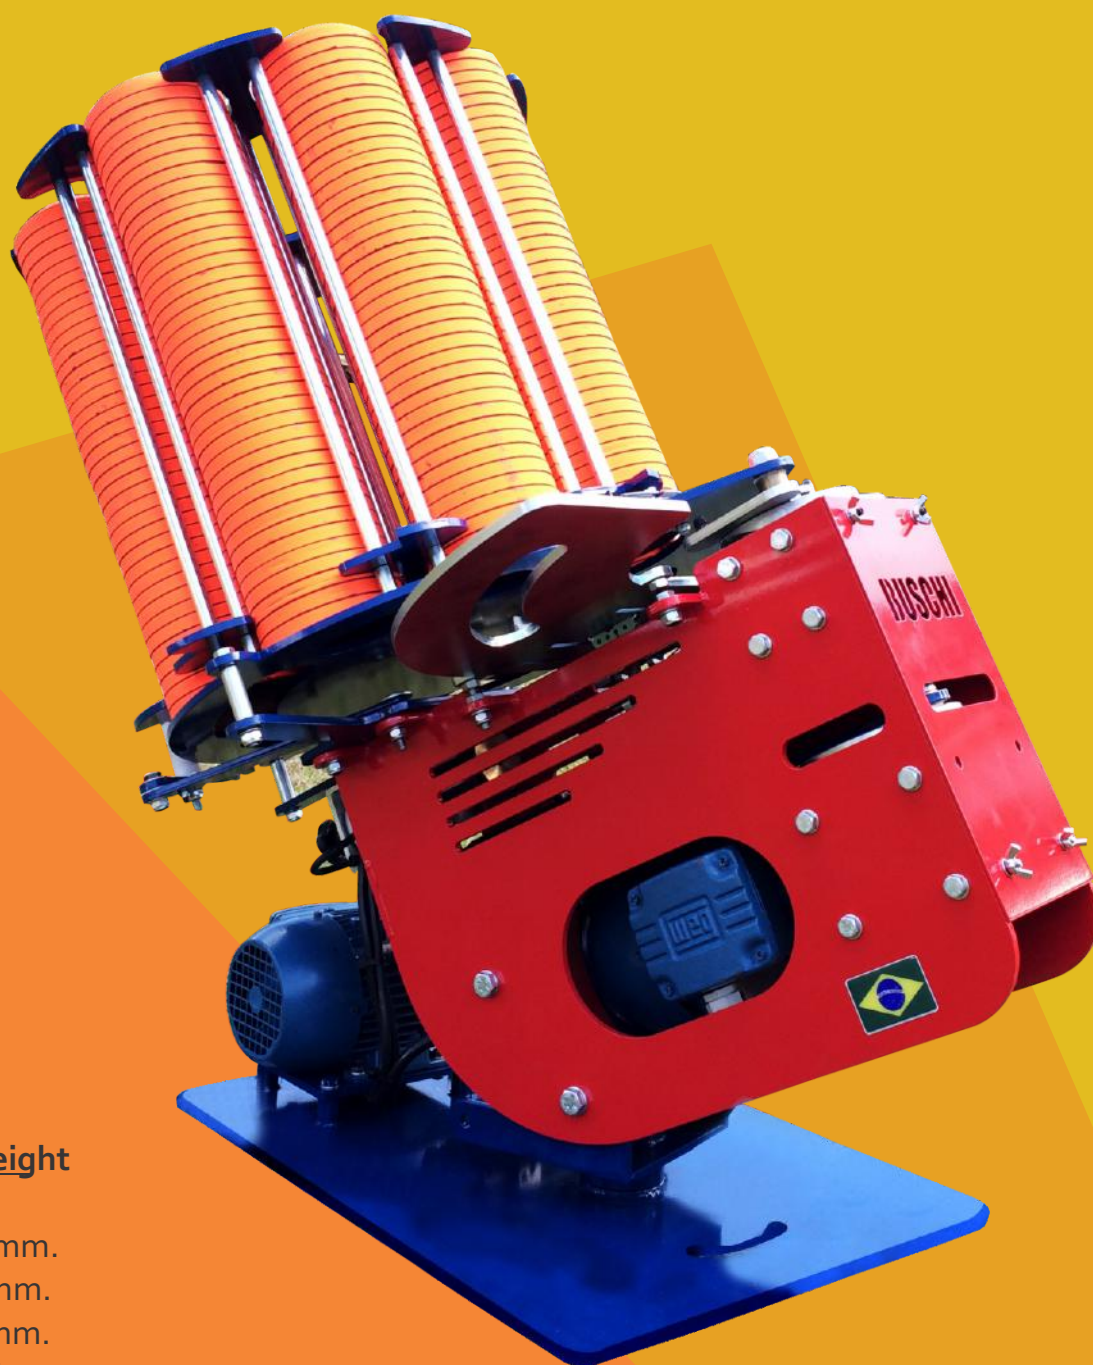

PROFESSIONAL LINE

# TRAP 320

AUTOMATIC TRAP MACHINE FOR PROFESSIONAL  
USE RECREATIONAL, CLUBS AND  
COMPETITIONS

**Buschi**  
MÁQUINAS AUTOMÁTICAS DE ALTA PERFORMANCE

## Measure / Weight

- Height 950 mm.
- Width 690 mm.
- Depth 850 mm.
- Weight 90 Kg.

## TRAP 320

- Capacity of 320 Clays.
- Automatic revolving basis.
- Automatic loading.
- Automatic Magazine.
- Vertical angle adjustment.
- Horizontal angle adjustment.
- Spring adjustment.
- Central cube with unbending system.
- Positioning precision bearings.
- Bearings to arm and disarm the spring.
- Aluminum release arm.
- Compensation system.
- Magazine with aluminum guides.
- Painting Polyurethane.
- Structure in carbon steel.
- Special structural assembly eliminating welding.
- Removable cover for inspection and maintenance.
- Electrical panel with safety device.
- Electrical panel with operation independent motors.
- Electrical panel with main switch security.
- Electrical panel with voltage converter.
- Launch cable with 18 meters.
- Trigger with industrial buttonhole.
- Trigger with voltage of 24 volts (Safety Standard).