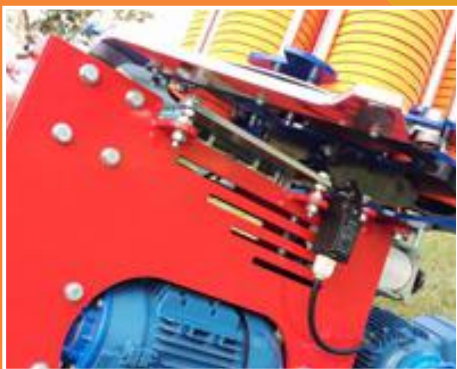

# TRAP 320

AUTOMATIC TRAP MACHINE FOR PROFESSIONAL  
USE RECREATIONAL, CLUBS AND  
COMPETITIONS

**Buschi**  
MÁQUINAS AUTOMÁTICAS DE ALTA PERFORMANCE

## TRAP 320

- Capacity of 320 Clays.
- Automatic revolving basis.
- Automatic loading.
- Automatic Magazine.
- Vertical angle adjustment.
- Horizontal angle adjustment.
- Spring adjustment.
- Central cube with unbending system.
- Positioning precision bearings.
- Bearings to arm and disarm the spring.
- Aluminum release arm.
- Compensation system.
- Magazine with aluminum guides.
- Painting Polyurethane.
- Structure in carbon steel.
- Special structural assembly eliminating welding.
- Removable cover for inspection and maintenance.
- Electrical panel with safety device.
- Electrical panel with operation independent motors.
- Electrical panel with main switch security.
- Electrical panel with voltage converter.
- Launch cable with 18 meters.
- Trigger with industrial buttonhole.
- Trigger with voltage of 24 volts (Safety Standard).