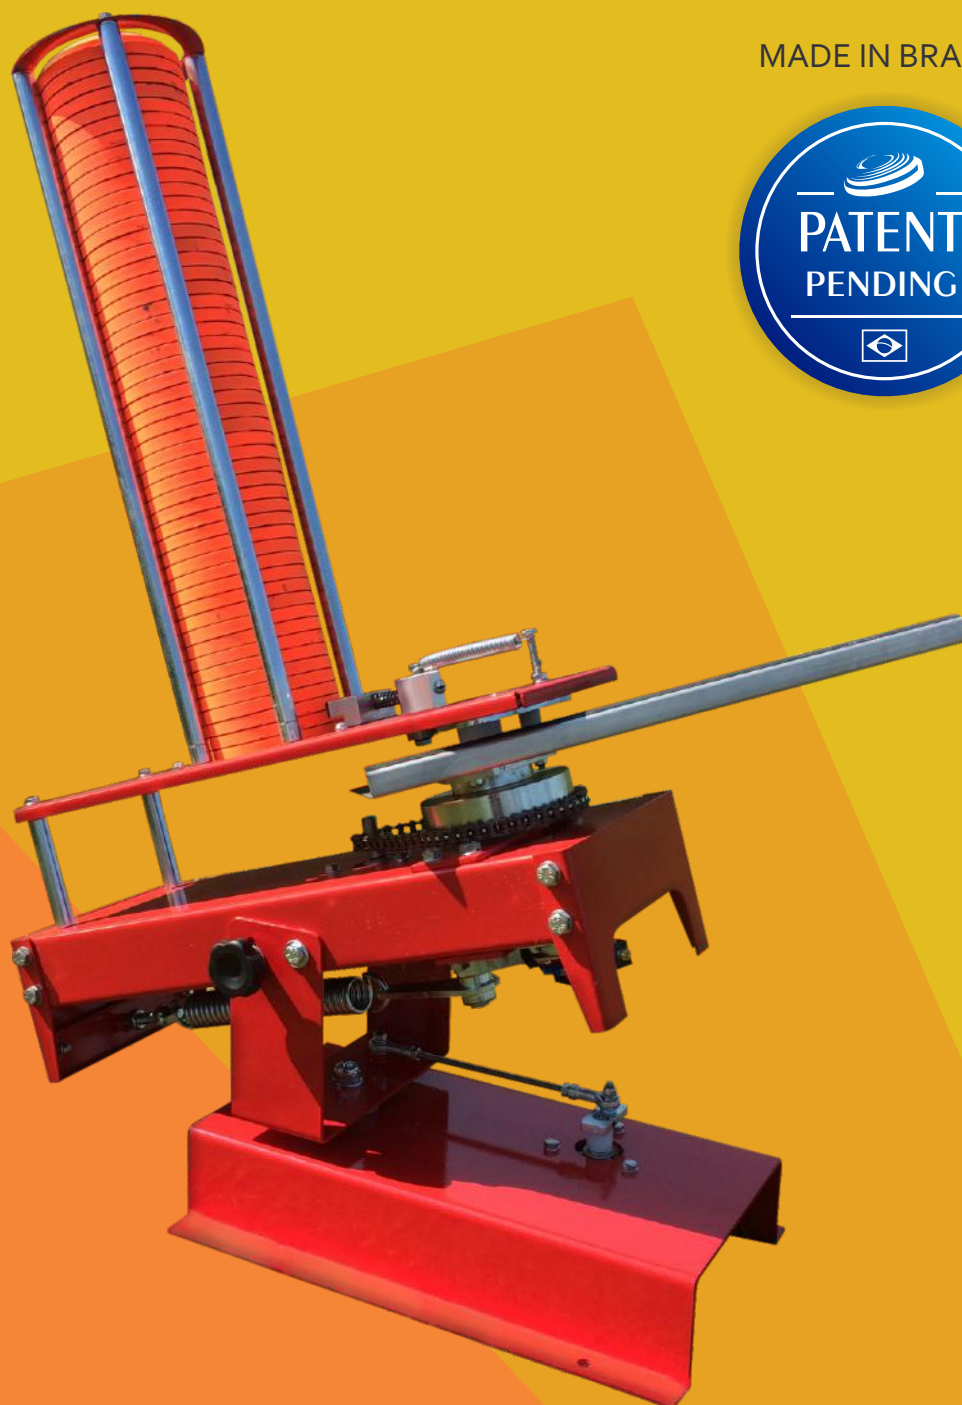

HOBBY LINE

TRAP 50

CLAY TRAP MACHINE, 12Volts, PORTABLE
FOR USE RECREATIONAL

MADE IN BRAZIL

Buschi

Buschi is an innovative company in the market of clay trap machines for the shooting sports, American Trap, Trap, Double Trap, Skeet and Sporting. Our aim was to produce a machine with a simplified operating configuration and with a natural strength. Another great advantage of Buschi is manufacturing is totally national, favoring a cost of very low maintenance and immediate replacement spare parts. Produced with high technology guarantee the quality and accuracy required for professional and amateur shooters, check.

TRAP 50

CLAY TRAP MACHINE, 12Volts, PORTABLE
FOR USE RECREATIONAL

- Capacity of 50 CLAYS
- Automatic loading
- Time to arm: 2.5 seconds
- Angle Vertical adjustment: 30 Degrees
- Range: up to 60 meters
- Switch Pedal
- Cables: 5 meters

Accessories

- Wireless remote -Control (Wireless) - Range 10 meters
- Automatic base Swivel (oscillates laterally up to 45 degrees)